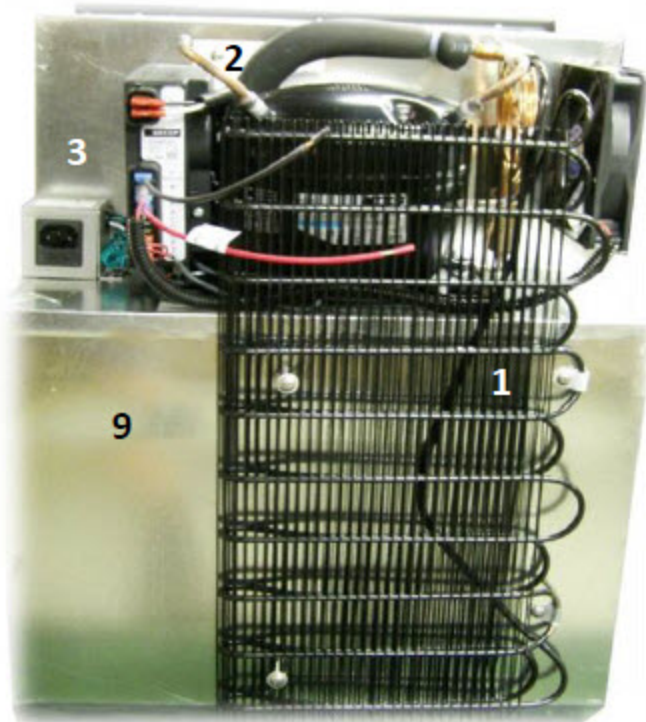

## Parts List

### Front View

- 1) Frame 19 c/w frame screw (12), frame gasket
- 2) Door 19 c/w , bottle bar, door gasket 19, door pad 19, panel (black) \*Not Shown\*, door rod, hinge bearing
- 3) Hinge Assembly c/w hinge left, hinge right, hinge pin (2), hinge screw (12)
- 4) Thumb Latch c/w thumb latch, latch pin, latch tension
- 5) Shelf 19 c/w shelf clips (2)
- 6) Thermostat Plus c/w knob, case, wire 45 (grey)
- 7) Evaporator 19 c/w capillary tube, suction line, armaflex
- 8) Drip Tray 19
- 9) Freezer Door 19 (Not Shown)
- 10) Latch 75 c/w male & female ends, screws (4)
- 11) Accessory Bag c/w ice cube tray, manual, mounting hole plugs (4)

### Back View

- 1) Condenser 19 c/w mounting clips & screws
- 2) Pipe Cover
- 3) Base 26 c/w screws
- 4) BD3.5f Compressor c/w rubber feet (4), compressor clip (4)
- 5) Fridge Drier
- 6) Electronic DC
- 7) AC Receptacle optional c/w fuse 4, wire harness
- 8) AC Cord 115 optional 220
- 9) Cabinet 19
- 10) Fan Assembly c/w fan12, fan bracket
- 11) Speed Resistor (Optional) No resistor=low speed, black resistor=medium speed, red resistor=high speed