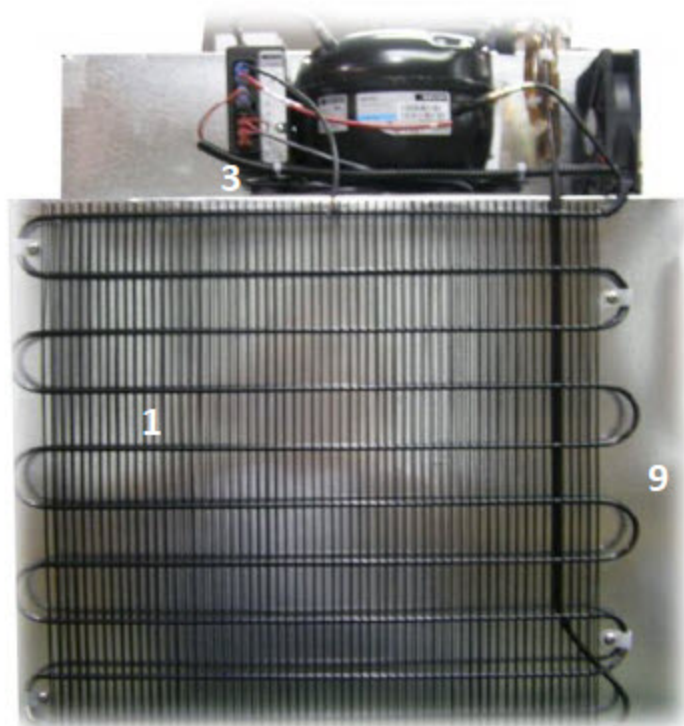

Nova Kool R2600DC Series

Parts List

Front View

- 1) Frame 26 D c/w frame screw (12), frame gasket
- 2) Door 26 c/w , bottle bar, door gasket 26, door pad 26, panel (black) *Not Shown*, hinge bearing
- 3) Hinge Assembly c/w hinge left, hinge right, hinge pin (2), hinge screw (12)
- 4) Thumb Latch c/w thumb latch, latch pin, latch tension
- 5) Shelf 26 c/w shelf clips (2)
- 6) Thermostat Plus c/w knob, case, wire 45 (grey)
- 7) Evaporator 26 c/w capillary tube, suction line, armaflex
- 8) Drip Tray 26
- 9) Latch 75 c/w male & female ends, screws (4)
- 10) Accessory Bag c/w ice cube tray, manual, mounting hole plugs

Back View

- 1) Condenser 26 c/w mounting clips & screws
- 2) Pipe Cover
- 3) Base 26 c/w screws
- 4) bd3.5f Compressor c/w rubber feet (4), compressor clip (4)
- 5) Fridge Drier
- 6) Electronic DC
- 7) AC Receptacle optional c/w fuse 4, wire harness
- 8) AC Cord 115 optional 220
- 9) Cabinet 26
- 10) Fan Assembly c/w fan12, fan bracket
- 11) Speed Resistor (Optional) No resistor=low speed, black resistor=medium speed, red resistor=high speed