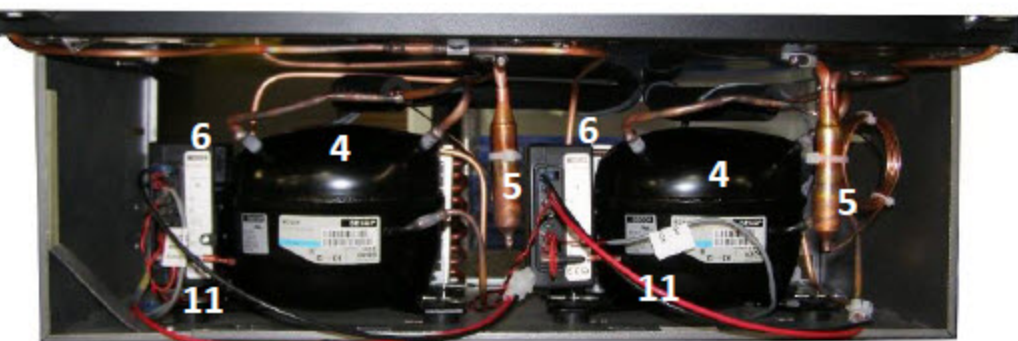

Nova Kool RFU9200

Parts List

Front View

- 1) Frame 90 c/w frame screw (16), frame gasket 90
- 2) Door 90R c/w , bottle bar, door gasket 90R, door pad, panel (black or white) *Not Shown*
- 3) Hinge Assembly hinge left, hinge right, hinge pin (2), hinge screw (12)
- 4) Thumb Latch c/w thumb latch, latch pin, latch spacer (2)
- 5) Shelf 90 (2)
- 6) Thermostat Assembly c/w knob
- 7) Evaporator 92R c/w suction line, armaflex
- 8) Evaporator 92F c/w capillary tube, suction line, armaflex
- 9) Drip Tray 90R
- 10) Drip Tray 90F
- 11) Freezer Door 90 c/w door gasket 90F
- 12) Latch 75 c/w male & female ends, screws (2)
- 13) Light Assembly c/w light base, light wire, light switch, light
- 14) Crisper 90 (2)
- 15) Crisper Shelf 90 c/w aluminum bar
- 16) Accessory Bag c/w ice cube tray, manual **not shown**
- 17) Front Grill

Back View

- 1) Condenser 92 c/w mounting clips & screws
- 2) Pipe Cover
- 3) Base 92 c/w screws
- 4) bd3.5f Compressor c/w rubber feet (4), compressor clip (4)
- 5) Fridge Drier
- 6) Electronic DC
- 7) AC Receptacle optional c/w fuse 4, wire harness
- 8) AC Cord 115 optional 220
- 9) Cabinet 90
- 10) Fan Assembly c/w fan12 (2)
- 11) Speed Resistor (Optional) No resistor=low speed, black resistor=medium speed, red resistor=high speed