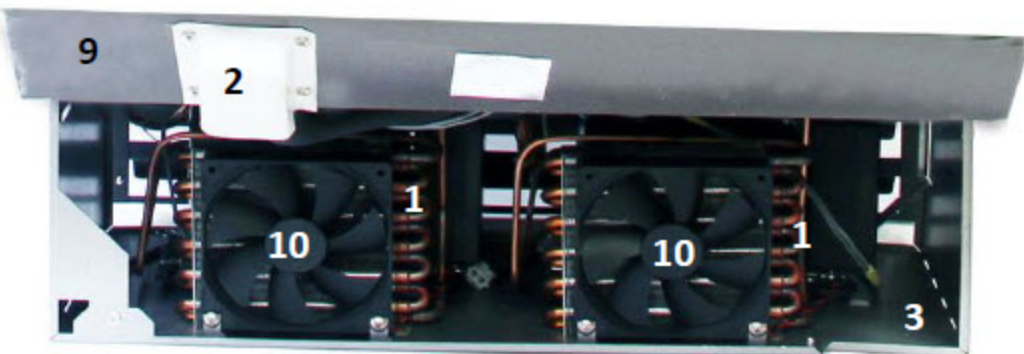

Nova Kool RFU9200

Parts List

Front View

- 1) Frame 90 c/w frame screw (16), frame gasket 90
- 2) Door 90R c/w , bottle bar, door gasket 90R, door pad, panel (black or white) *Not Shown*
- 3) Hinge Assembly hinge left, hinge right, hinge pin (2), hinge screw (12)
- 4) Thumb Latch c/w thumb latch, latch pin, latch spacer (2)
- 5) Shelf 90 (2)
- 6) Thermostat Assembly c/w knob
- 7) Evaporator 92R c/w suction line, armaflex
- 8) Evaporator 92F c/w capillary tube, suction line, armaflex
- 9) Drip Tray 90R
- 10) Drip Tray 90F
- 11) Freezer Door 90 c/w door gasket 90F
- 12) Latch 75 c/w male & female ends, screws (2)
- 13) Light Assembly c/w light base, light wire, light switch, light
- 14) Crisper 90 (2)
- 15) Crisper Shelf 90 c/w aluminum bar
- 16) Accessory Bag c/w ice cube tray, manual **not shown**
- 17) Front Grill

Back View

- 1) Condenser 92 c/w mounting clips & screws
- 2) Pipe Cover
- 3) Base 92 c/w screws
- 4) bd3.5f Compressor c/w rubber feet (4), compressor clip (4)
- 5) Fridge Drier
- 6) Electronic DC
- 7) AC Receptacle optional c/w fuse 4, wire harness
- 8) AC Cord 115 optional 220
- 9) Cabinet 90
- 10) Fan Assembly c/w fan12 (2)
- 11) Speed Resistor (Optional) No resistor=low speed, black resistor=medium speed, red resistor=high speed